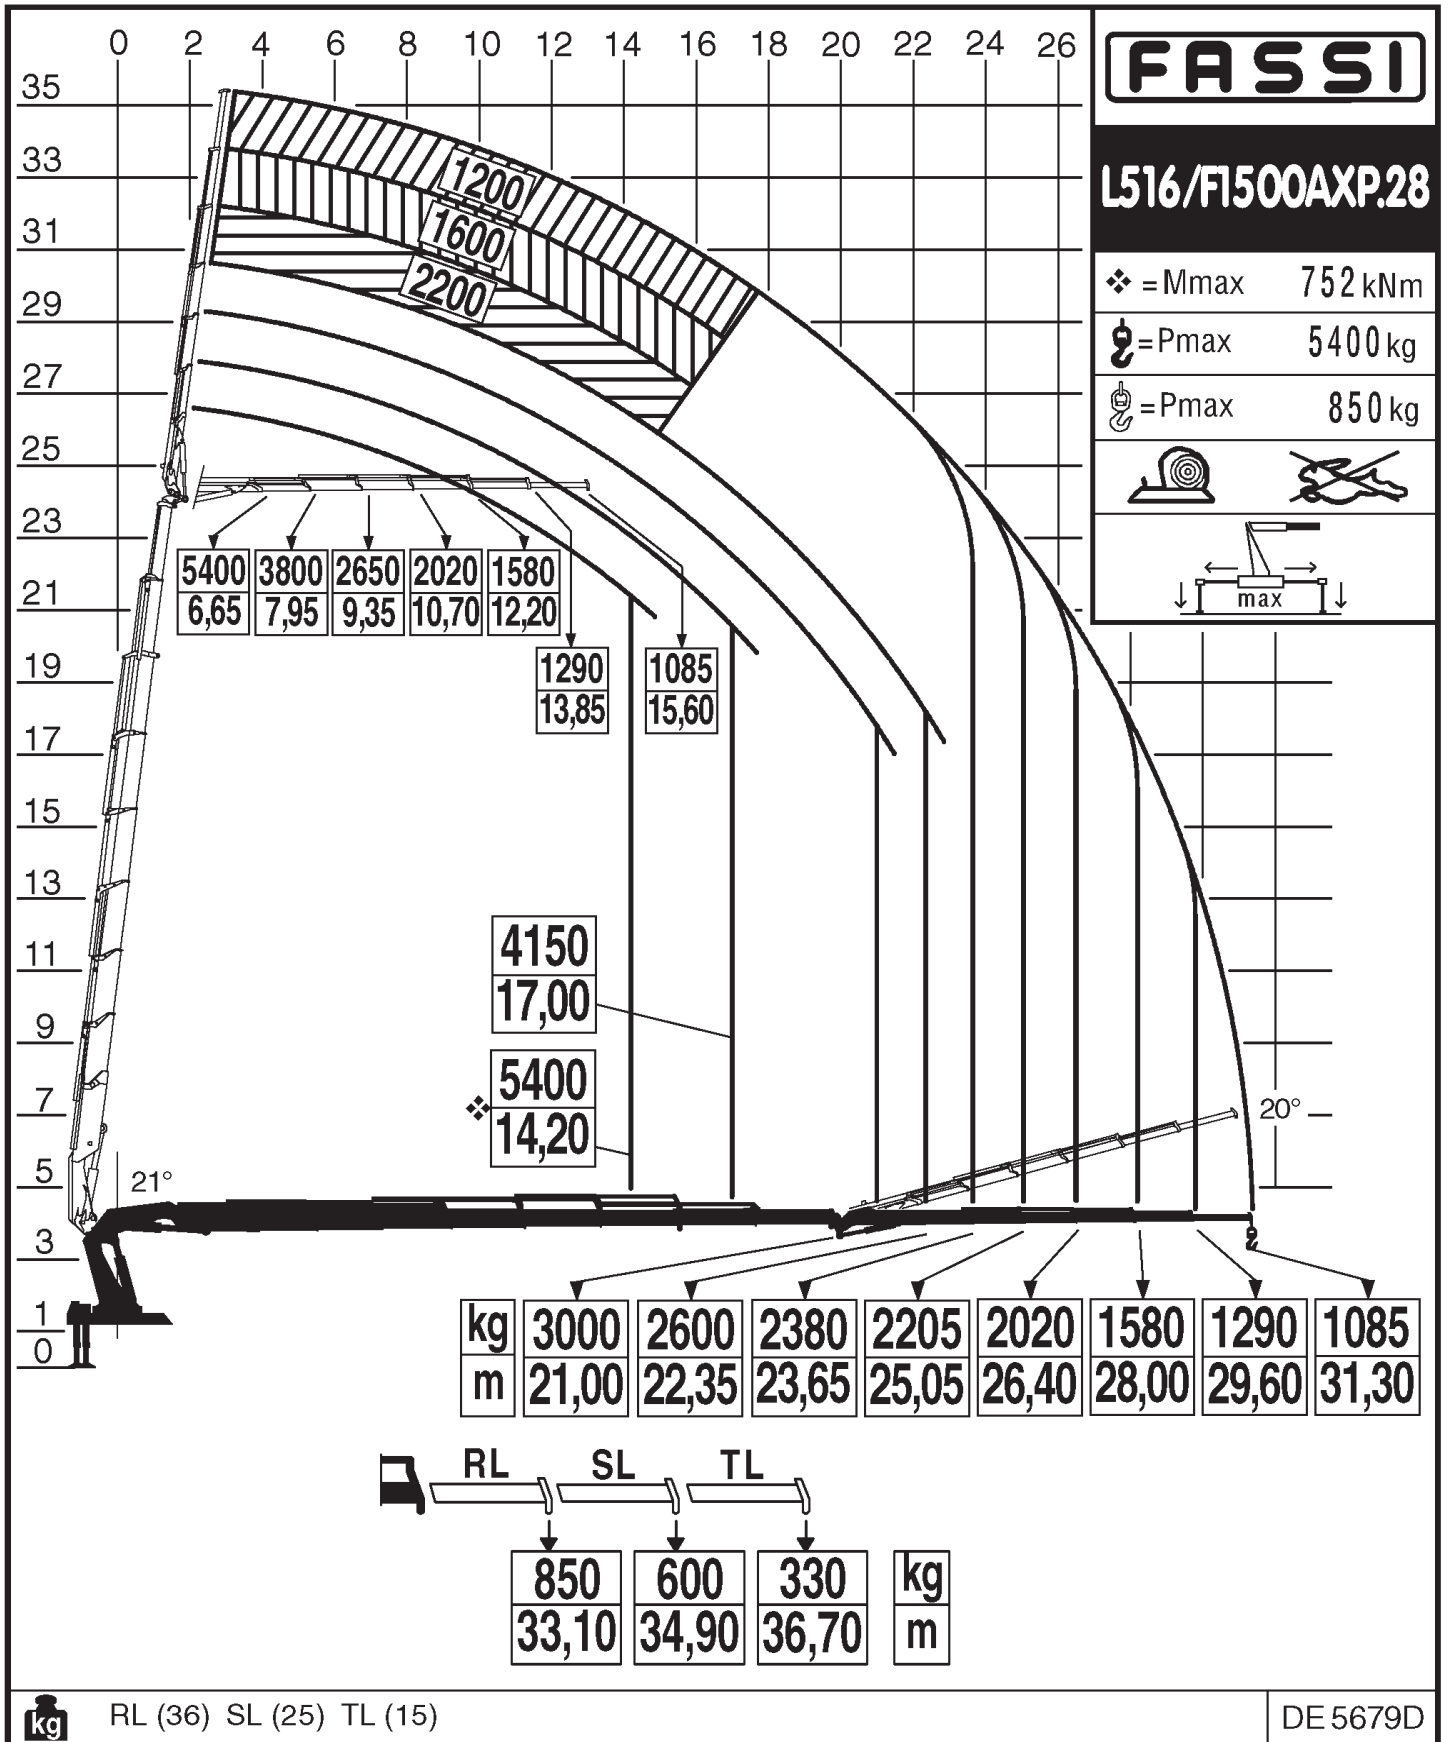

Via Roma, 110
14021 Albino (BG)
Tel.: +39 035 776400
Fax: +39 035 755020
www.fassi.com
fassi@fassi.com

LOAD DIAGRAM HYDRAULIC EXTENSIONS WITH LIFTING MOMENT LIMITING DEVICE